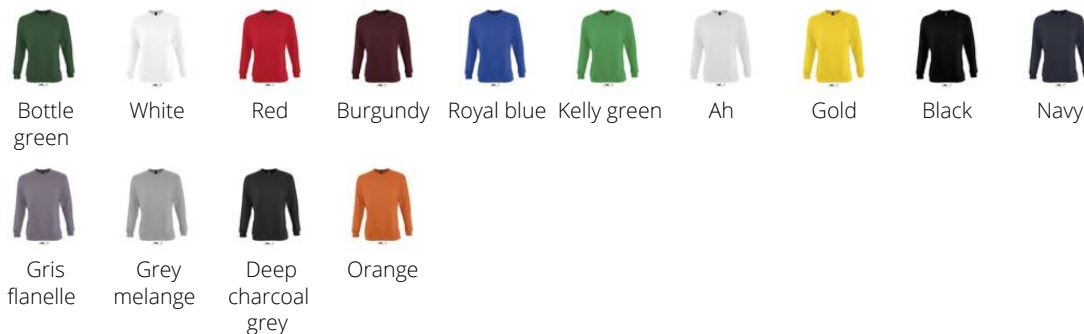

### Quality

280 BRUSHED FLEECE  
Brushed fleece lining  
50% cotton - 50% polyester  
Reinforcing tape on collar  
Elastane rib cuffs, collar and hem

### FEATURES

**BIG  
SIZE**

**TOP  
1**

NEW SUPREME KIDS  
13249

NEW SUPREME KIDS  
13249